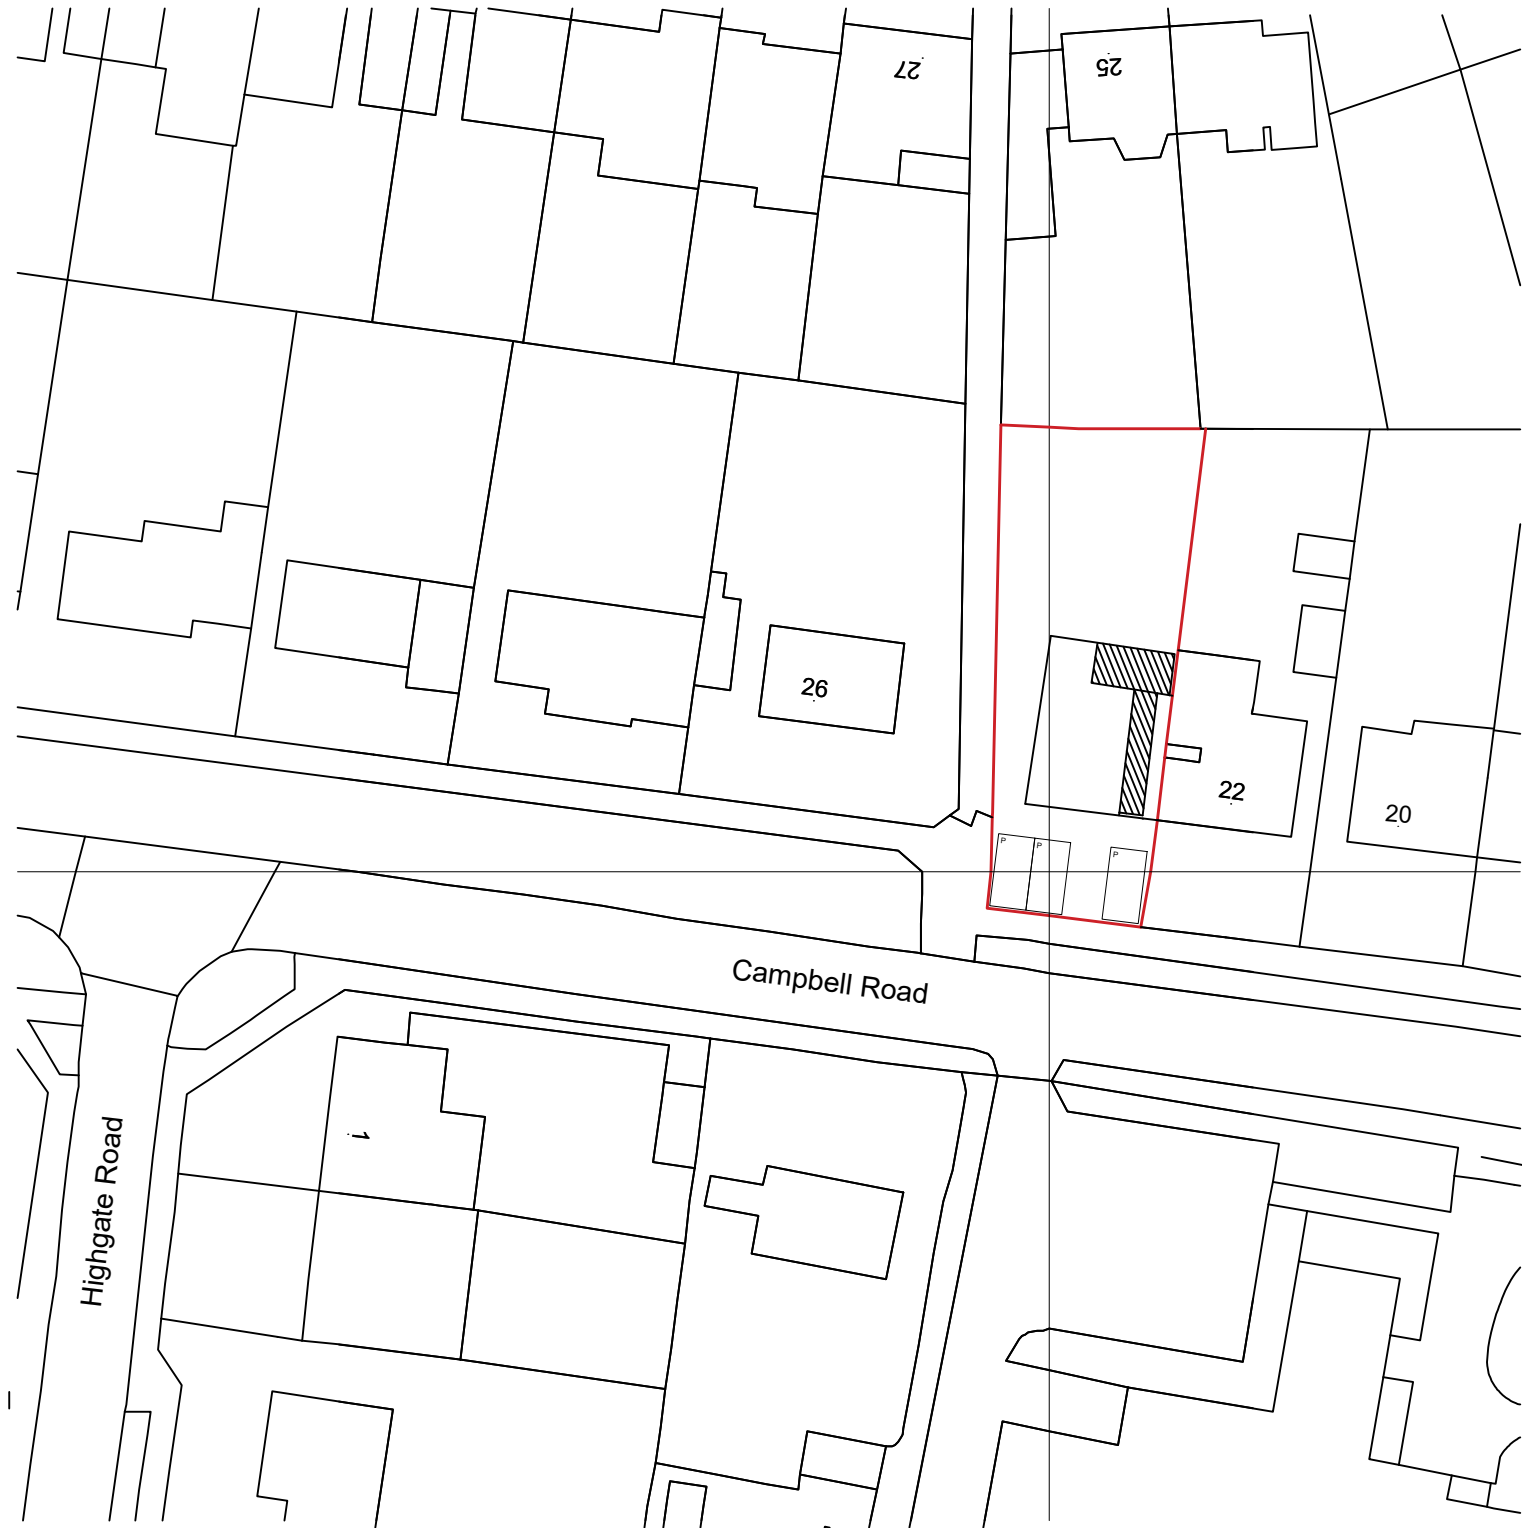

66

LOCATION PLAN

BLOCK PLAN

PROJECT: 24 CAMPBELL ROAD WOODLEY RG45 3NA	DRAWING TITLE BLOCK AND LOCATION PLANS	CREATIVE DESIGN AND STRUCTURE	NEWTOWN HOUSE NEWTOWN ROAD HENLEY-ON-THAMES RG9 1HG Tel 01491 419322	DRAWING NO. 03919-07	REV.
				SCALE: AS STATED	
				DATE: MAR. 2019	